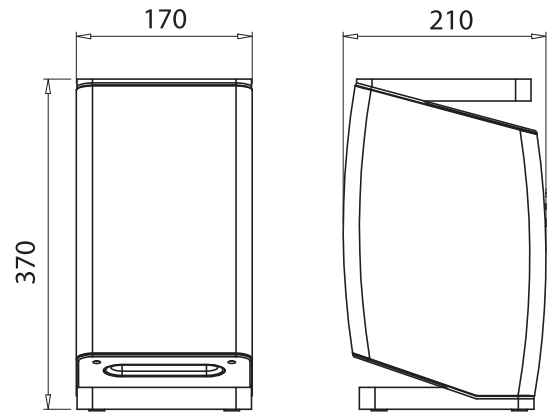

# TENOR

**PRO**  
Passive

High fidelity bookshelf speaker

Unités / Units : mm

Suitable for home studios

Easy integration even in small interiors

Can be used as a main speaker or effects speaker

<b>Drivers</b>	1 x 25 mm (1") soft dome tweeter 1 x 130 mm (5") midwoofer
<b>Max power</b>	150 W
<b>Recommended amplifier output power</b>	50 - 100 W
<b>Inputs</b>	Push-button terminal block
<b>Enclosure type</b>	Bass reflex
<b>Frequency response (+/- 3 dB)</b>	57 Hz - 25 kHz
<b>Sensibility</b>	92 dB/W/m
<b>Nominal impedance</b>	4 Ohms
<b>Dimensions</b>	370 x 170 x 210 mm
<b>Weight</b>	5,5 Kg
<b>Colors</b>	Walnut