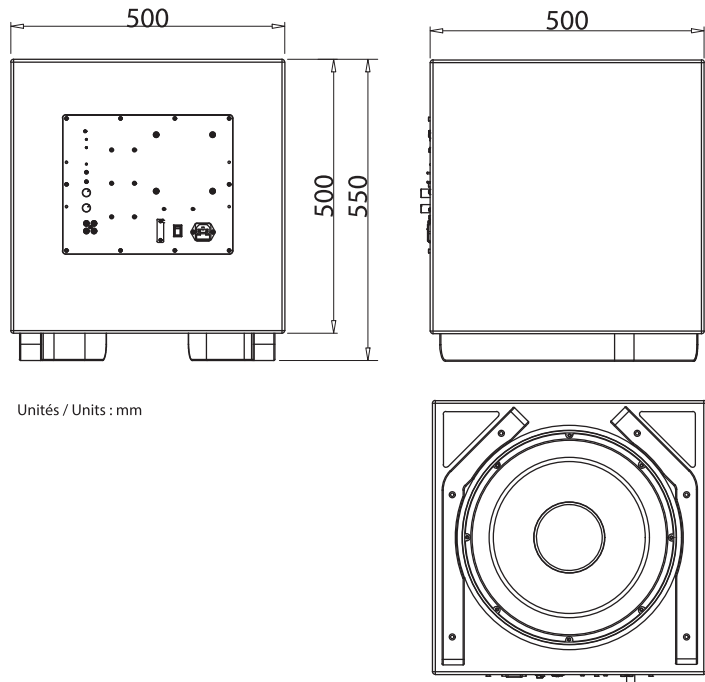

ORCHESTRA

DEEP 15

Active subwoofer equipped with a 38 cm subwoofer

Unités / Units : mm

38 cm (15") basalt composite subwoofer

Ultra-powerful Class D amplifier

Stackable system

Compatible with all Orchestra active speakers

| | |
|--------------------------------------|---|
| Drivers | Subwoofer 380 mm (15") |
| Max. power | 2000 W |
| Power (RMS) | 1000 W |
| Power supply | 220-240 V et 100-120 V |
| Inputs | RCA or wireless |
| Standby mode | Automatic after 30 minutes without playback with automatic standby mode |
| Enclosure type | Bass reflex with downward diffusion |
| Frequency response (+/- 3 dB) | 22 Hz - 200 Hz |
| Dimensions | 500 x 500 x 555 mm (with front grille) |
| Weight | 45,5 Kg |
| Colors | Matt black |