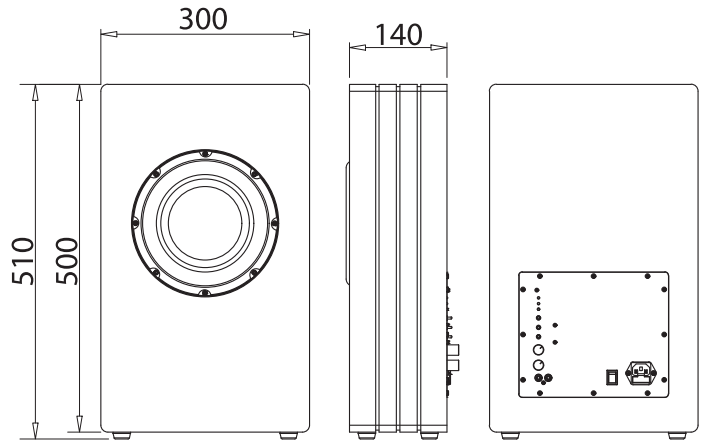

ORCHESTRA

DEEP 8

Sealed active subwoofer

Unités / Units : mm

20 cm (8") basalt composite subwoofer

Compact and powerful with built-in amplifier

Wireless compatible with all Orchestra speakers

Drivers	Subwoofer 200 mm (8")
Max. power	300 W
Power (RMS)	150 W
Power supply	220-240 V et 100-120 V
Inputs	RCA or wireless
Standby mode	Automatic after 30 minutes without playback with automatic standby mode
Enclosure type	Closed enclosure
Frequency response (+/- 3 dB)	38 Hz - 200 Hz
Dimensions	500 x 300 x 150 mm (with front grille)
Weight	9,5 Kg
Colors	Glossy white Matt black