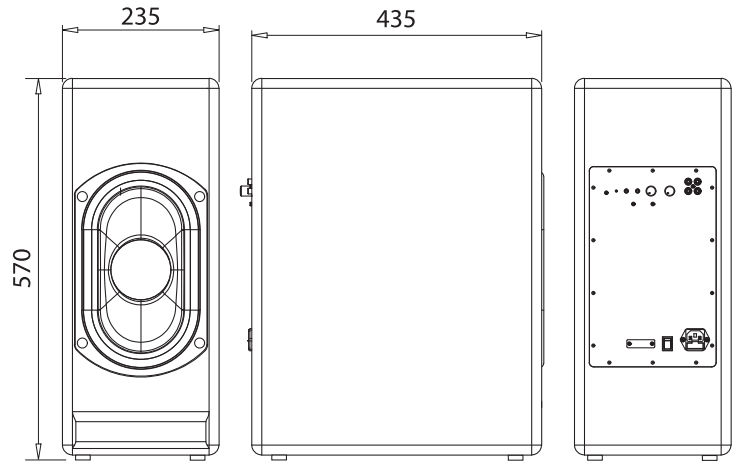

ORCHESTRA

DEEP 812

Powerful active subwoofer with elliptical speaker

Unités / Units : mm

20 x 30 cm (8x12")
elliptical basalt
composite subwoofer

Ultra-powerful Class D
amplifier

Vertical or horizontal
installation and
stackable

Compatible with all
Orchestra active
speakers

Drivers	Subwoofer 200 x 300 mm (8x12")
Max. power	1000 W
Power (RMS)	500 W
Power supply	220-240 V et 100-120 V
Inputs	RCA or wireless
Standby mode	Automatic after 30 minutes without playback with automatic standby mode
Enclosure type	Bass reflex enclosure with front diffusion
Frequency response (+/- 3 dB)	30 Hz - 200 Hz
Dimensions	570 x 235 x 445 mm (with front grille)
Weight	19,5 Kg
Colors	Matt black