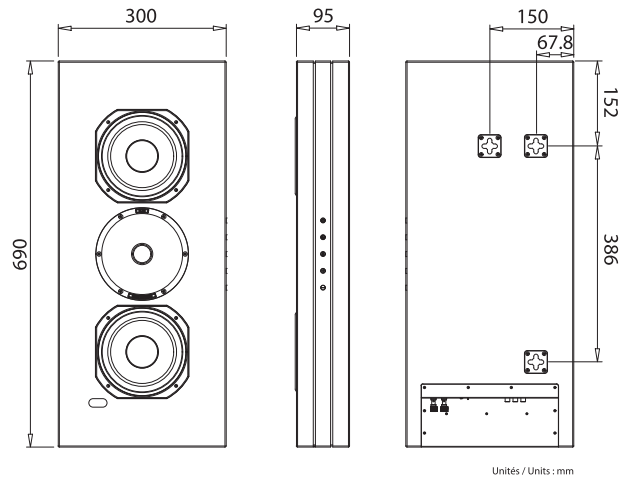

ORCHESTRA

DOUBLE SIDE Active

Large 2-way high fidelity wall speaker

High-performance
basalt composite
membrane

Sound immersion
even in large rooms

Self-contained
speaker with
built-in amplifier

3 speakers in 1:
Hi-fi, Home
Theater, Power

Wireless compatible
with all Orchestra
subwoofers

Drivers	1 x 30 mm (1") horn tweeter 2 x 165 mm (6.5") woofer
Power (RMS)	2 x 90 W
Power supply	220-240 V and 100-120 V
Standby power consumption	< 0,5 W
Inputs	HDMI (ARC) / Optical / Bluetooth / Line (RCA)
Subwoofer outputs	RCA or Wireless
Standby mode	Automatic after 30 minutes without playback with automatic standby mode
Presets	3 preset settings: Hi-Fi, Home Theater, Power
Enclosure type	Closed enclosure
Frequency response (+/- 3 dB)	50 Hz - 25 kHz
Sensibility	91 dB/W/m
Nominal impedance	4 Ohms
Dimensions	690 x 300 x 105 mm (with front grille)
Weight	9 Kg
Colors	Glossy white <input checked="" type="button" value="Matt black"/>

BLAM

Designed in France by BLAM
www.blam-audio.com
contact@blam-audio.fr