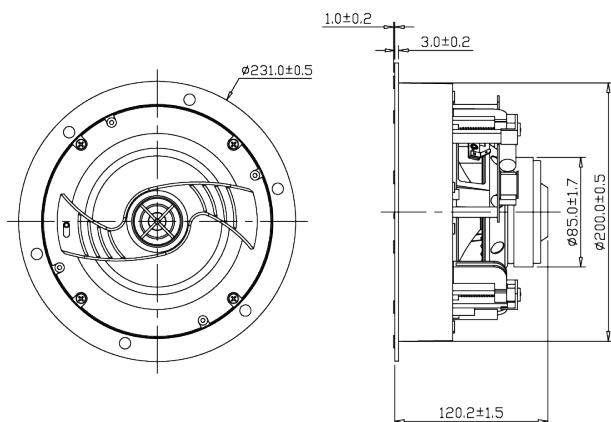

### Highlights

-  Composite basalt cone
-  Adjustable soft dome tweeter with gain control (+3/0/-3dB)
-  Paintable magnetic grille
-  Easy installation with included cut-out template

### Technical Specifications

Crossover	Passive (cut-off frequency : 3kHz)
Transducer	165 mm mid-woofer + 25 mm swivel coaxial tweeter
Rated impedance	4 ohms
Sensitivity	89dB/1W/1m
Max power	120W
RMS power	60W
Frequency response	45-20KHz
Outer dimensions (WxHxD)	230 x 120 mm
In-wall diameter (WxH)	$\varnothing$ 200 mm
In-wall depth	117,2 mm
Maximum mounting plate thickness	45mm
Net weight (with grille)	1,8 kg