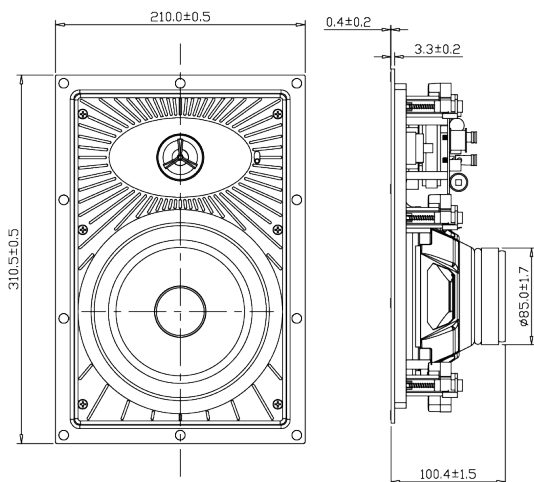

ORCHESTRA

IN-WALL

Driven by passion.

The **Orchestra in-wall** speaker combines discretion and performance to deliver high-fidelity sound in any room. Its basalt-fiber cone mid-woofer and soft-dome tweeter ensure optimal sound quality, while its square magnetic grille blends in with your décor.

Highlights

Composite basalt cone

Soft dome tweeter with gain control (+3/0/-3dB)

Removable, paintable magnetic grille

Quick installation with included cutting template

Technical Specifications

Transducer	165 mm mid-woofer + 25 mm tweeter
Filter	Passive (Crossover frequency: 3 kHz)
Nominal impedance	4 ohms
Sensitivity	89 dB/1W/1m
Max. power	120W
RMS power	60W
Frequency response	45-20 kHz
External dimensions (WxHxD)	210 x 310 x 100 mm
Installation dimensions (WxH)	185 x 285 mm
Mounting Depth	97.1 mm
Maximum mounting plate thickness	29 mm
Net weight (with grille)	2kg