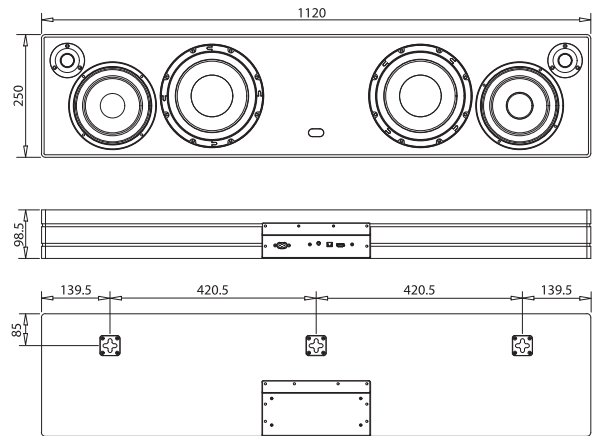

ORCHESTRA

STEREO

Large high-fidelity soundbar

Unités / Units : mm

Powerful and immersive sound

To hang up or stand up

Self-contained speaker with built-in amplifier

3 speakers in 1: Hi-fi, Home Theater, Power

Wireless compatible with all Orchestra subwoofers

Easy to install

Drivers	2 x 25 mm (1") tweeter + 2 x 165 mm (6,5") woofer + 2 x 200 mm (8") passive woofers
Power (RMS)	2 x 90 W
Power supply	220-240 V and 100-120 V
Standby power consumption	< 0,5 W
Inputs	HDMI (ARC) / Optical / Bluetooth / Line (RCA)
Subwoofer outputs	RCA or Sans fils
Standby mode	Automatic after 30 minutes without playback with automatic standby mode
Standby mode exit	Bluetooth activation, analog signal detection, HDMI connection, control panel operation
Presets	3 preset settings: Hi-Fi, Home Theater, Power
Enclosure type	Closed enclosure
Frequency response (+/- 3 dB)	45 Hz - 25 kHz
Nominal impedance	4 Ohms
Dimensions	1120 x 250 x 120 mm (with front grille)
Weight	15 Kg
Colors	<input type="button" value="Glossy white"/> <input checked="" type="button" value="Matt black"/>